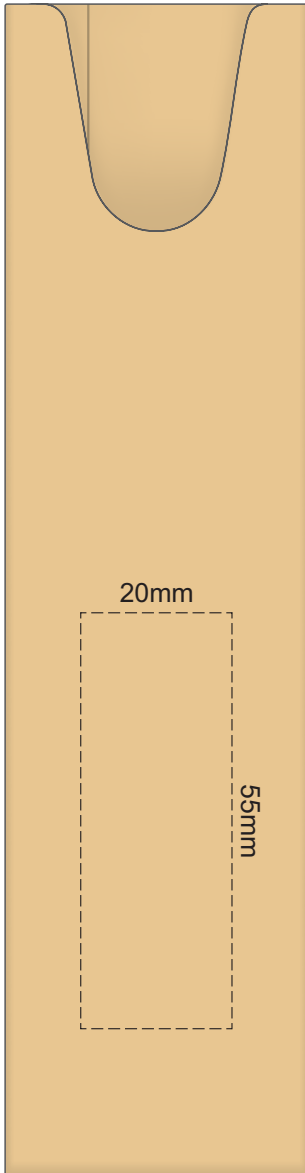

100% of Actual Size
Pad Print

POSITION D

POSITION E

100% of Actual Size
Laser Engraving

POSITION D

POSITION E

NOTE: This product is a natural material,
please allow for variances in grain pattern and engraving colour.

Laser Engraves to a Natural Etch

100% of Actual Size
Pad Print (one side only)

100% of Actual Size
Digital Packaging Print
(one side only)

Digital Print is only available for natural option
Artwork will be printed directly onto the product via CMYK printing (no white),
colours will not be vibrant due to white ink not being available for this process.