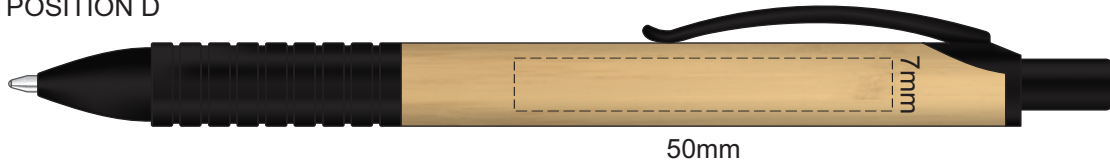

100% of Actual Size
Pad Print

POSITION D

POSITION E

100% of Actual Size
Laser Engraving

POSITION D

POSITION E

NOTE: This product is a natural material,
please allow for variances in grain pattern and engraving colour.

Laser Engraves to a Natural Etch

100% of Actual Size
Pad Print (one side only)

100% of Actual Size
Digital Packaging Print
(one side only)

Digital Print is only available for natural option
Artwork will be printed directly onto the product via CMYK printing (no white),
colours will not be vibrant due to white ink not being available for this process.