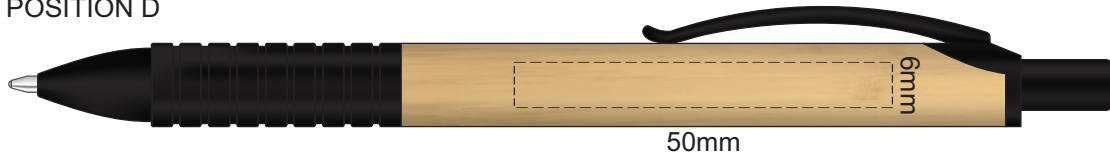

100% of Actual Size
Pad Print

POSITION D

POSITION E

100% of Actual Size
Laser Engraving

POSITION D

POSITION E

NOTE: This product is a natural material,
please allow for variances in grain pattern and engraving colour.

Laser Engraves to a Natural Etch

100% of Actual Size
Pad Print (one side only)

100% of Actual Size
Digital Packaging Print
(one side only)

Digital Print is only available for natural option
Artwork will be printed directly onto the product via CMYK printing (no white),
colours will not be vibrant due to white ink not being available for this process.