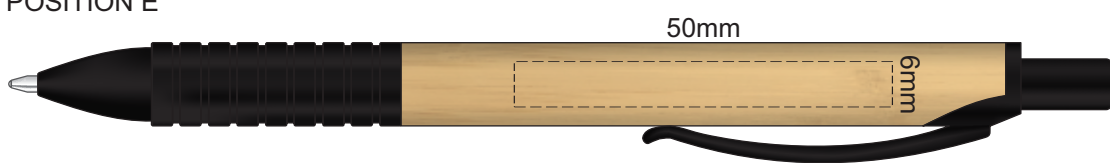

100% of Actual Size
Pad Print

POSITION D

POSITION E

100% of Actual Size
Laser Engraving

POSITION D

POSITION E

NOTE: This product is a natural material,
please allow for variances in grain pattern and engraving colour.

Laser Engraves to a Natural Etch

100% of Actual Size
Pad Print (one side only)

100% of Actual Size
Digital Packaging Print
(one side only)

Digital Print is only available for natural option
Artwork will be printed directly onto the product via CMYK printing (no white),
colours will not be vibrant due to white ink not being available for this process.