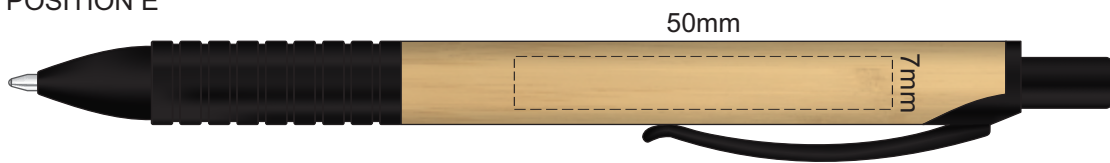

100% of Actual Size
Pad Print

POSITION D

POSITION E

100% of Actual Size
Laser Engraving

POSITION D

POSITION E

NOTE: This product is a natural material,
please allow for variances in grain pattern and engraving colour.

Laser Engraves to a Natural Etch

100% of Actual Size
Pad Print (one side only)

100% of Actual Size
Digital Packaging Print
(one side only)

Digital Print is only available for natural option
Artwork will be printed directly onto the product via CMYK printing (no white),
colours will not be vibrant due to white ink not being available for this process.