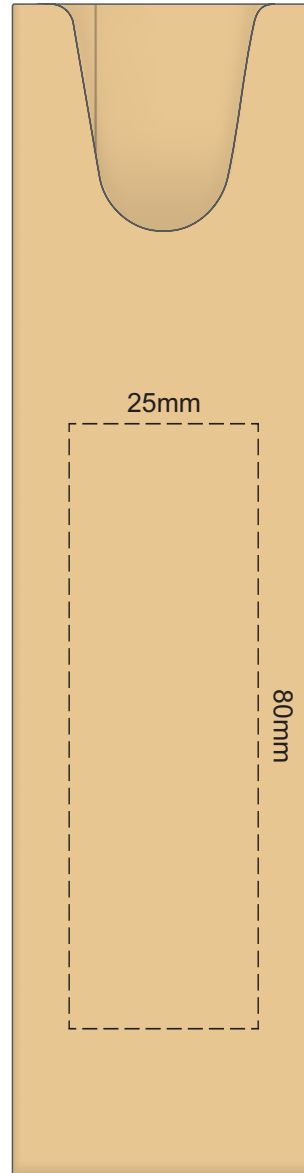

100% of Actual Size
Pad Print

POSITION D

POSITION E

100% of Actual Size
Laser Engraving

POSITION D

POSITION E

NOTE: This product is a natural material,
please allow for variances in grain pattern and engraving colour.

Laser Engraves to a Natural Etch

100% of Actual Size
Pad Print (one side only)

100% of Actual Size
Digital Packaging Print
(one side only)

Digital Print is only available for natural option
Artwork will be printed directly onto the product via CMYK printing (no white),
colours will not be vibrant due to white ink not being available for this process.